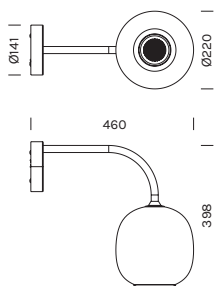

INDOOR - WALL

# ASTRELLE GLOBAL AP

- alluminio, vetro soffiato a bocca

- aluminum, mouthblown glass

3037	M 2700K	W 3000K
<b>Power</b>	↑ 6.0W ↓ 9.7W	↑ 6.0W ↓ 9.7W
<b>Nominal lumen</b>	↑ 714.0lm ↓ 1401.0lm	↑ 724.0lm ↓ 1475.0lm
<b>Beam angle</b>	↑ diffused ↓ 150°	↑ diffused ↓ 150°
<b>CRI</b>	>90	>90
<b>Supply</b>	220-240V	220-240V

Item	Temperature	Body	Glass
<b>3037</b>	<b>M</b>	<b>-FS</b>	<b>-ANE</b>
	<b>W</b>		

... composed by  
3030.2 (1Pz)  
3020.3 (1Pz)