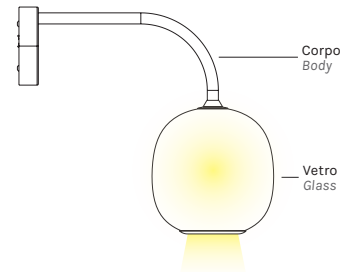

INDOOR - WALL

# ASTRELLE GLOBAL AP

- alluminio, vetro soffiato a bocca

- aluminum, mouthblown glass

3037	M 2700K	W 3000K
<b>Power</b>	↑ 6.0W ↓ 9.7W	↑ 6.0W ↓ 9.7W
<b>Nominal lumen</b>	↑ 714.0lm ↓ 1401.0lm	↑ 724.0lm ↓ 1475.0lm
<b>Beam angle</b>	↑ diffused ↓ 150°	↑ diffused ↓ 150°
<b>CRI</b>	>90	>90
<b>Supply</b>	220-240V	220-240V

Item	Temperature	Body	Glass
<b>3037</b>	<b>M</b>	<b>-FS</b>	<b>-ANE</b>
	<b>W</b>		

... composed by  
3030.2 (1Pz)  
3020.3 (1Pz)